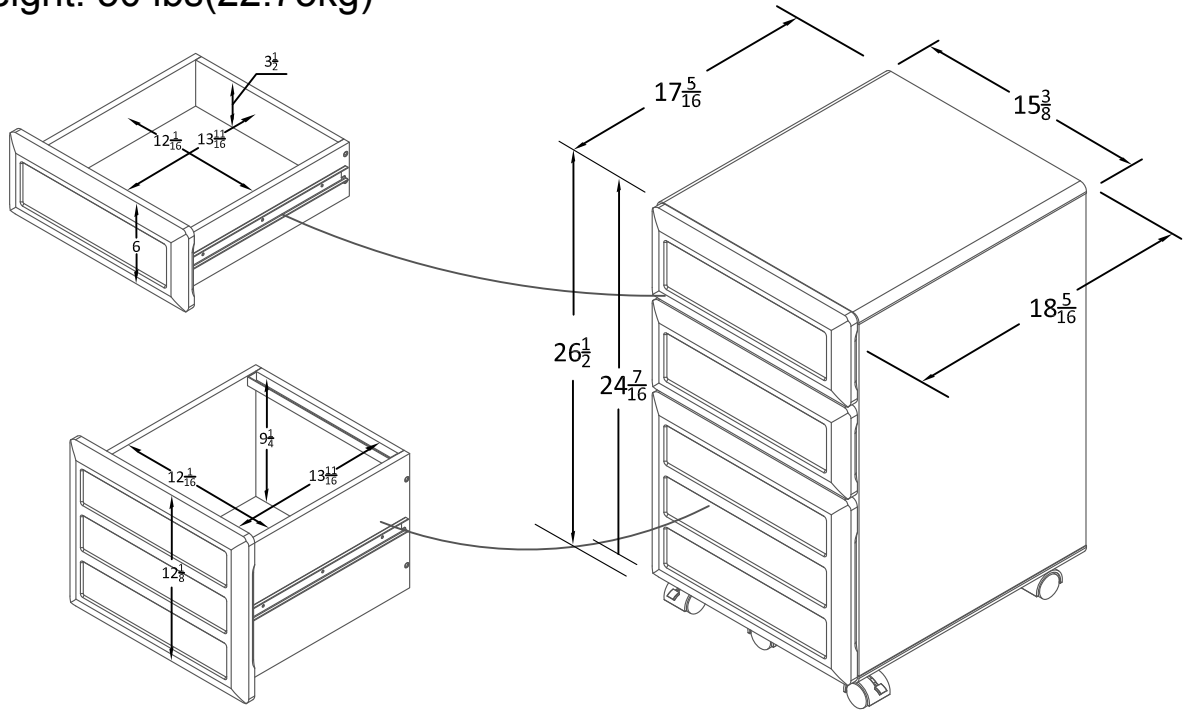

Vertical File

Model Number:

9523096, 9523196, 9523296

OVERALL PRODUCT SIZE(in inches)

Desk: $15\frac{3}{8}$ " (W)* $18\frac{5}{16}$ "(D)* $26\frac{1}{2}$ " (H)

Unnit net weight: 50 lbs(22.75kg)

MAXIMUM WEIGHT CAPACITIES